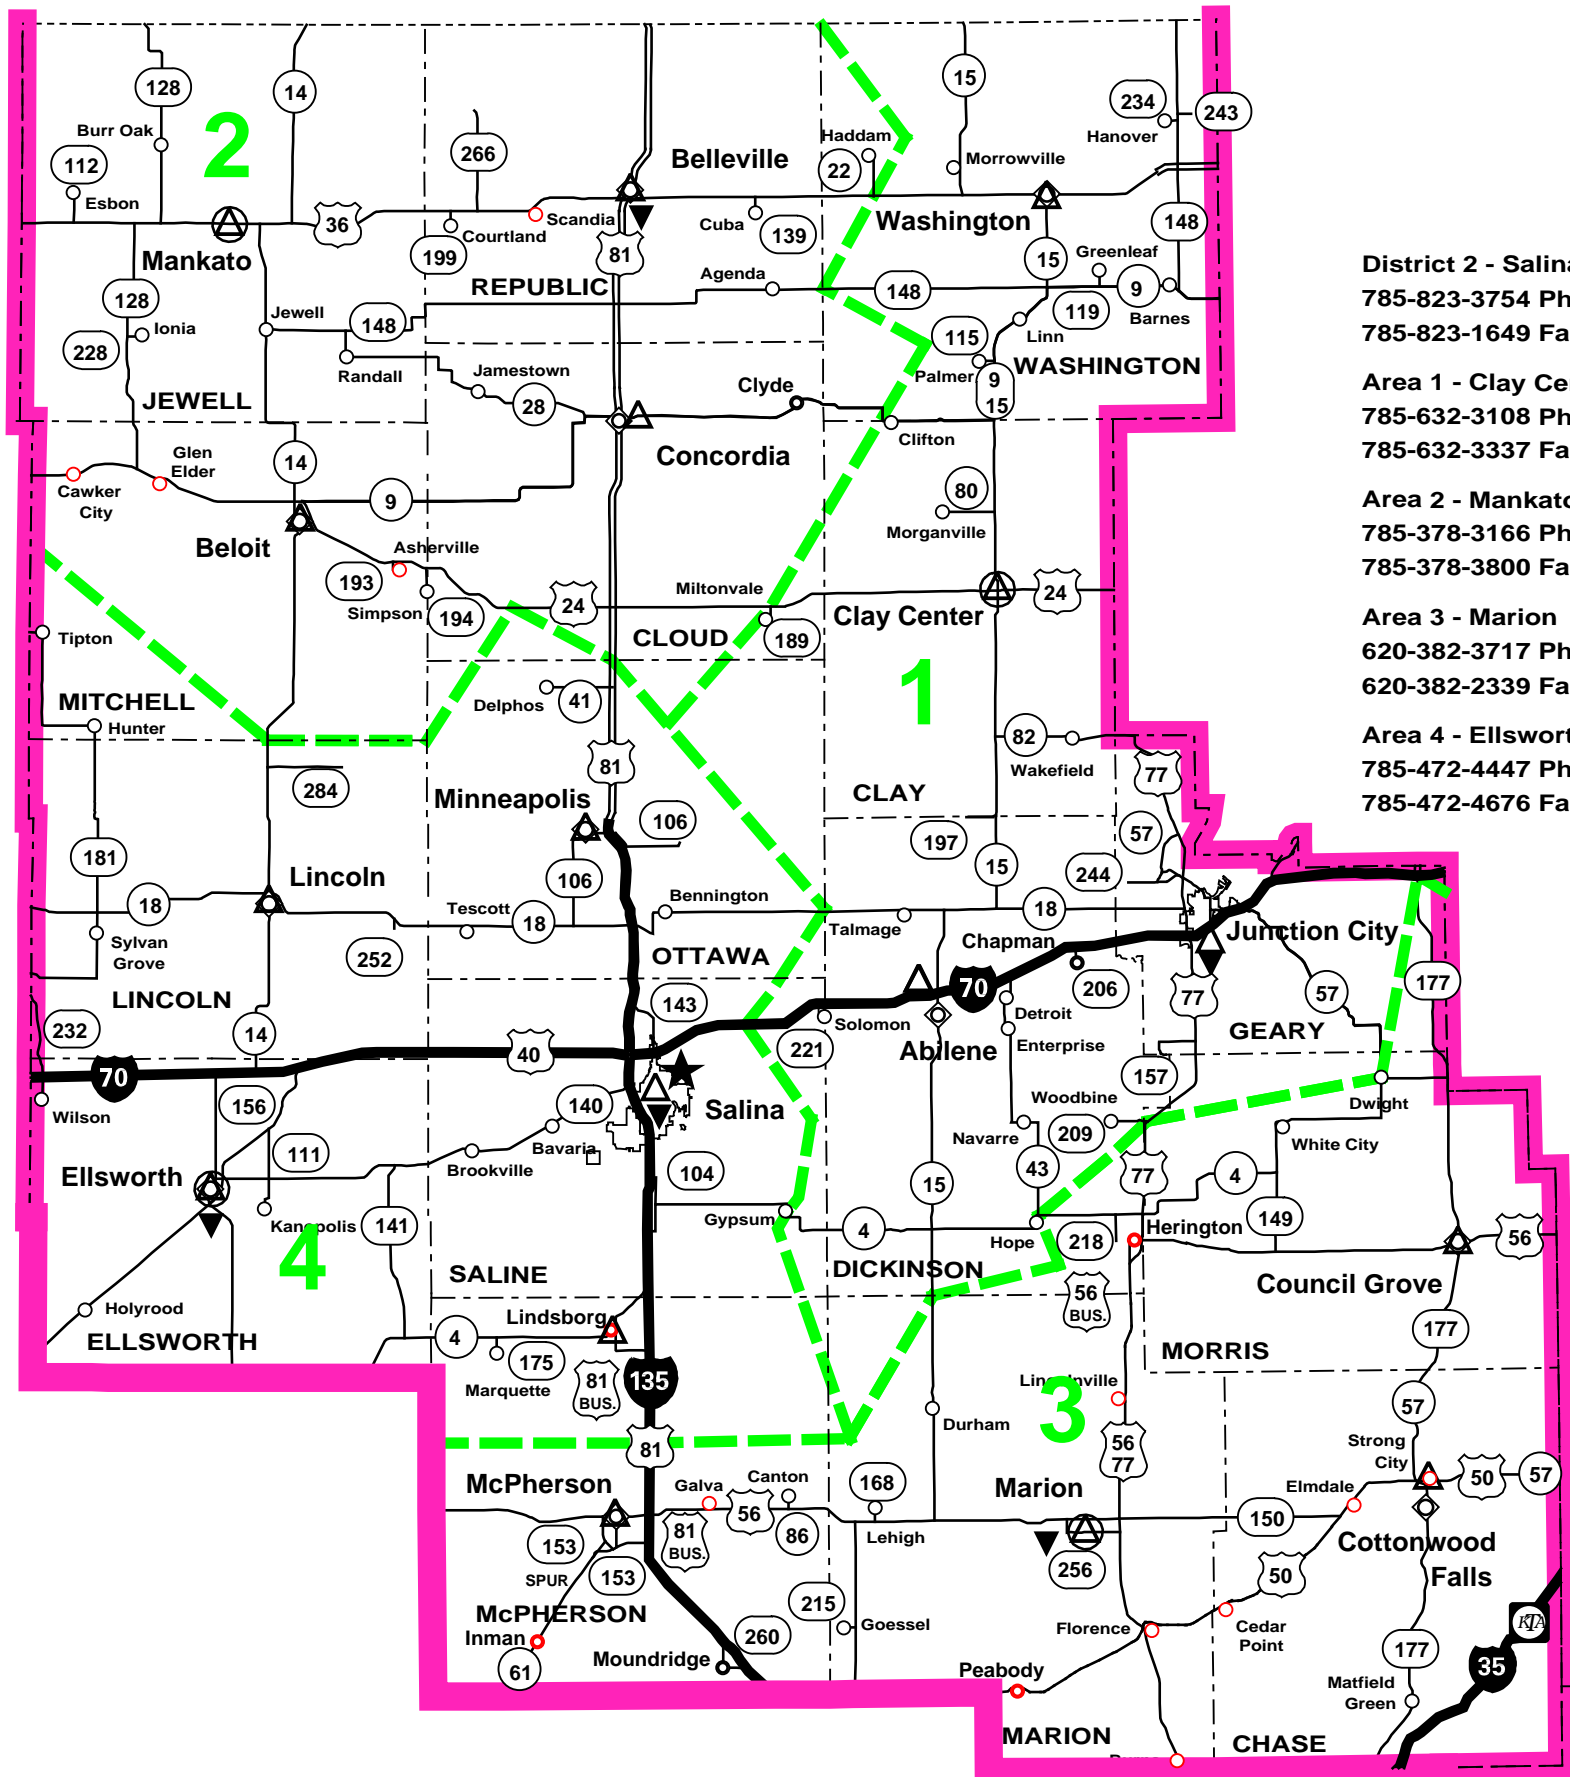

KANSAS

KDOT DISTRICT 2 MAINTENANCE AREAS

District 2 - Salina
785-823-3754 Ph.
785-823-1649 Fax

Area 1 - Clay Center
785-632-3108 Ph.
785-632-3337 Fax

Area 2 - Mankato
785-378-3166 Ph.
785-378-3800 Fax

Area 3 - Marion
620-382-3717 Ph.
620-382-2339 Fax

**KANSAS DEPARTMENT OF TRANSPORTATION
BUREAU OF TRANSPORTATION PLANNING**

IN COOPERATION WITH THE

**U.S. DEPARTMENT OF TRANSPORTATION
FEDERAL HIGHWAY ADMINISTRATION**

STSUB04_KSL5.DGN

JANUARY 23, 2004