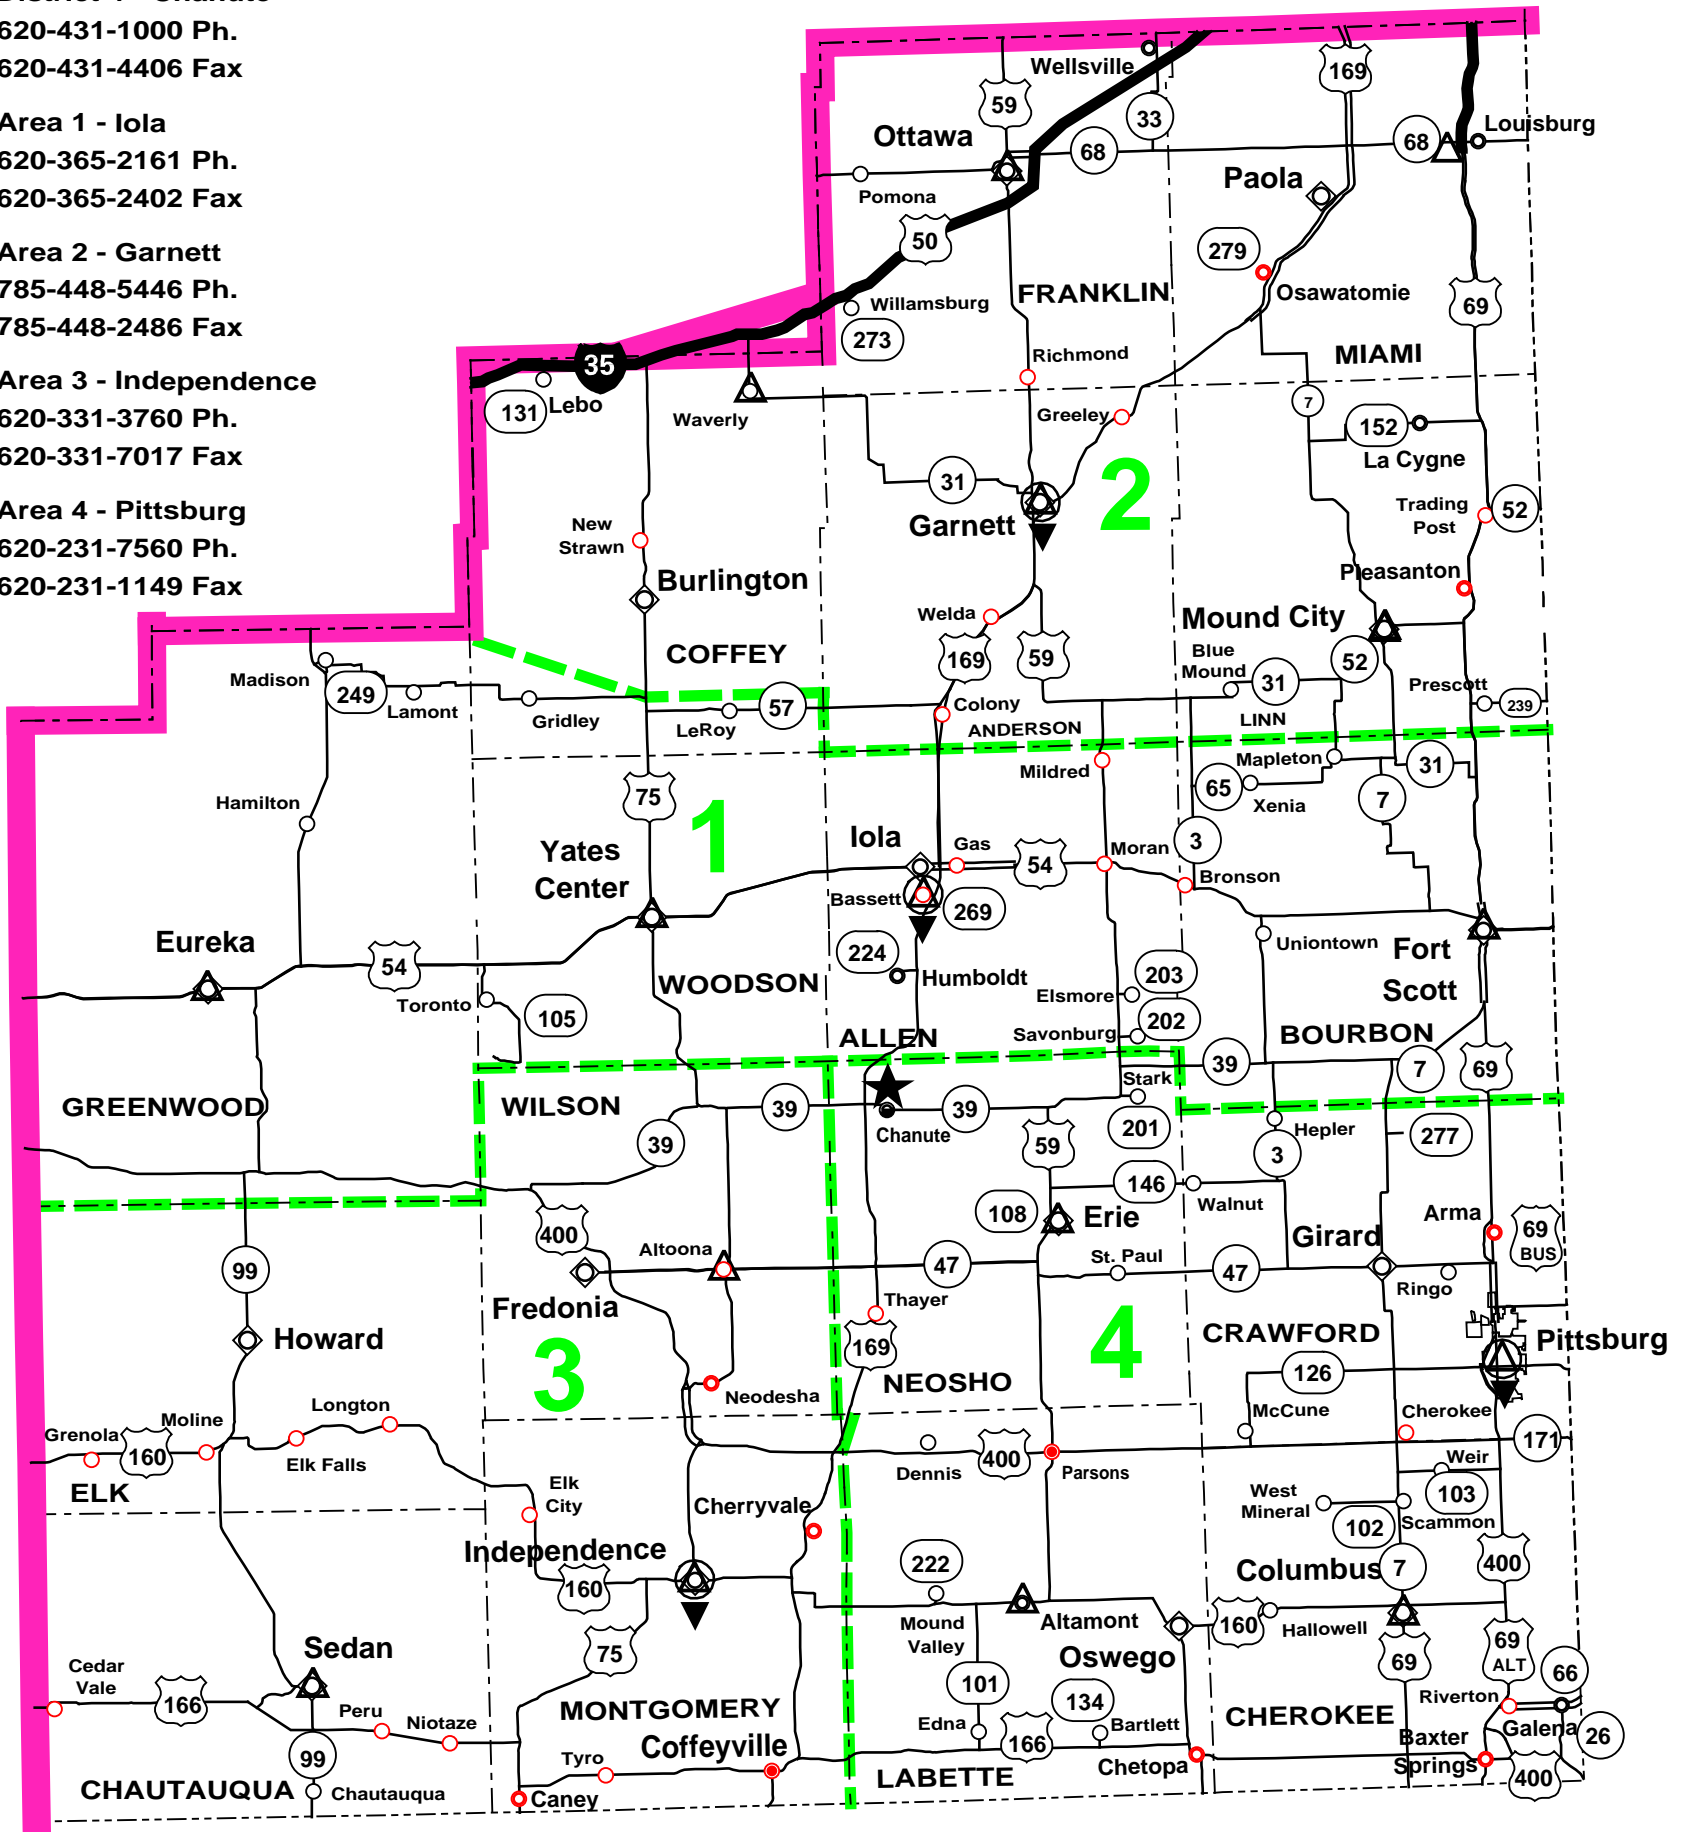

KANSAS

KDOT DISTRICT 4 MAINTENANCE AREAS

District 4 - Chanute
620-431-1000 Ph.
620-431-4406 Fax

Area 1 - Iola
620-365-2161 Ph.
620-365-2402 Fax

Area 2 - Garnett
785-448-5446 Ph.
785-448-2486 Fax

Area 3 - Independence
620-331-3760 Ph.
620-331-7017 Fax

Area 4 - Pittsburg
620-231-7560 Ph.
620-231-1149 Fax

DISTRICT HEADQUARTERS
AREA OFFICE
CONSTRUCTION OFFICE
DISTRICT BOUNDARY
AREA BOUNDARY

SCALE IN MILES

PREPARED BY THE

KANSAS DEPARTMENT OF TRANSPORTATION
BUREAU OF TRANSPORTATION PLANNING

IN COOPERATION WITH THE

U.S. DEPARTMENT OF TRANSPORTATION
FEDERAL HIGHWAY ADMINISTRATION

STSUB04_KSL5.DGN

JANUARY 23, 2004